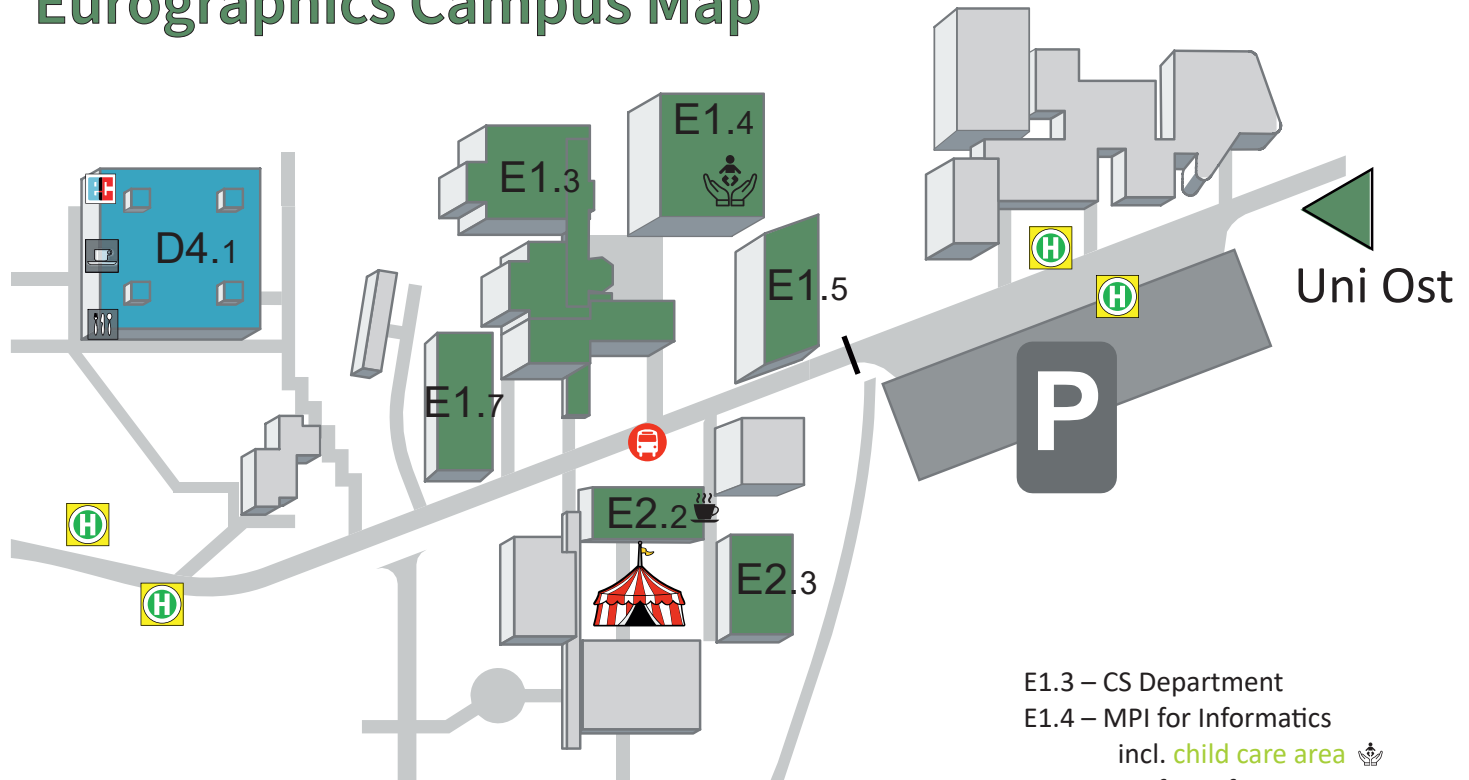

# Eurographics Campus Map

D4.1 – Mensa

A3.2 – International Cafeteria

 – Conference tent

 – Stop for transfer bus

E1.3 – CS Department

E1.4 – MPI for Informatics

incl. **child care area** 

E1.5 – MPI for Software Systems

E1.7 – Cluster building

E2.2 – Günter Hotz Lecture Hall

incl. **coffee break area** 

E2.3 – Library

**Eurographics**

EUROPEAN ASSOCIATION FOR COMPUTER GRAPHICS